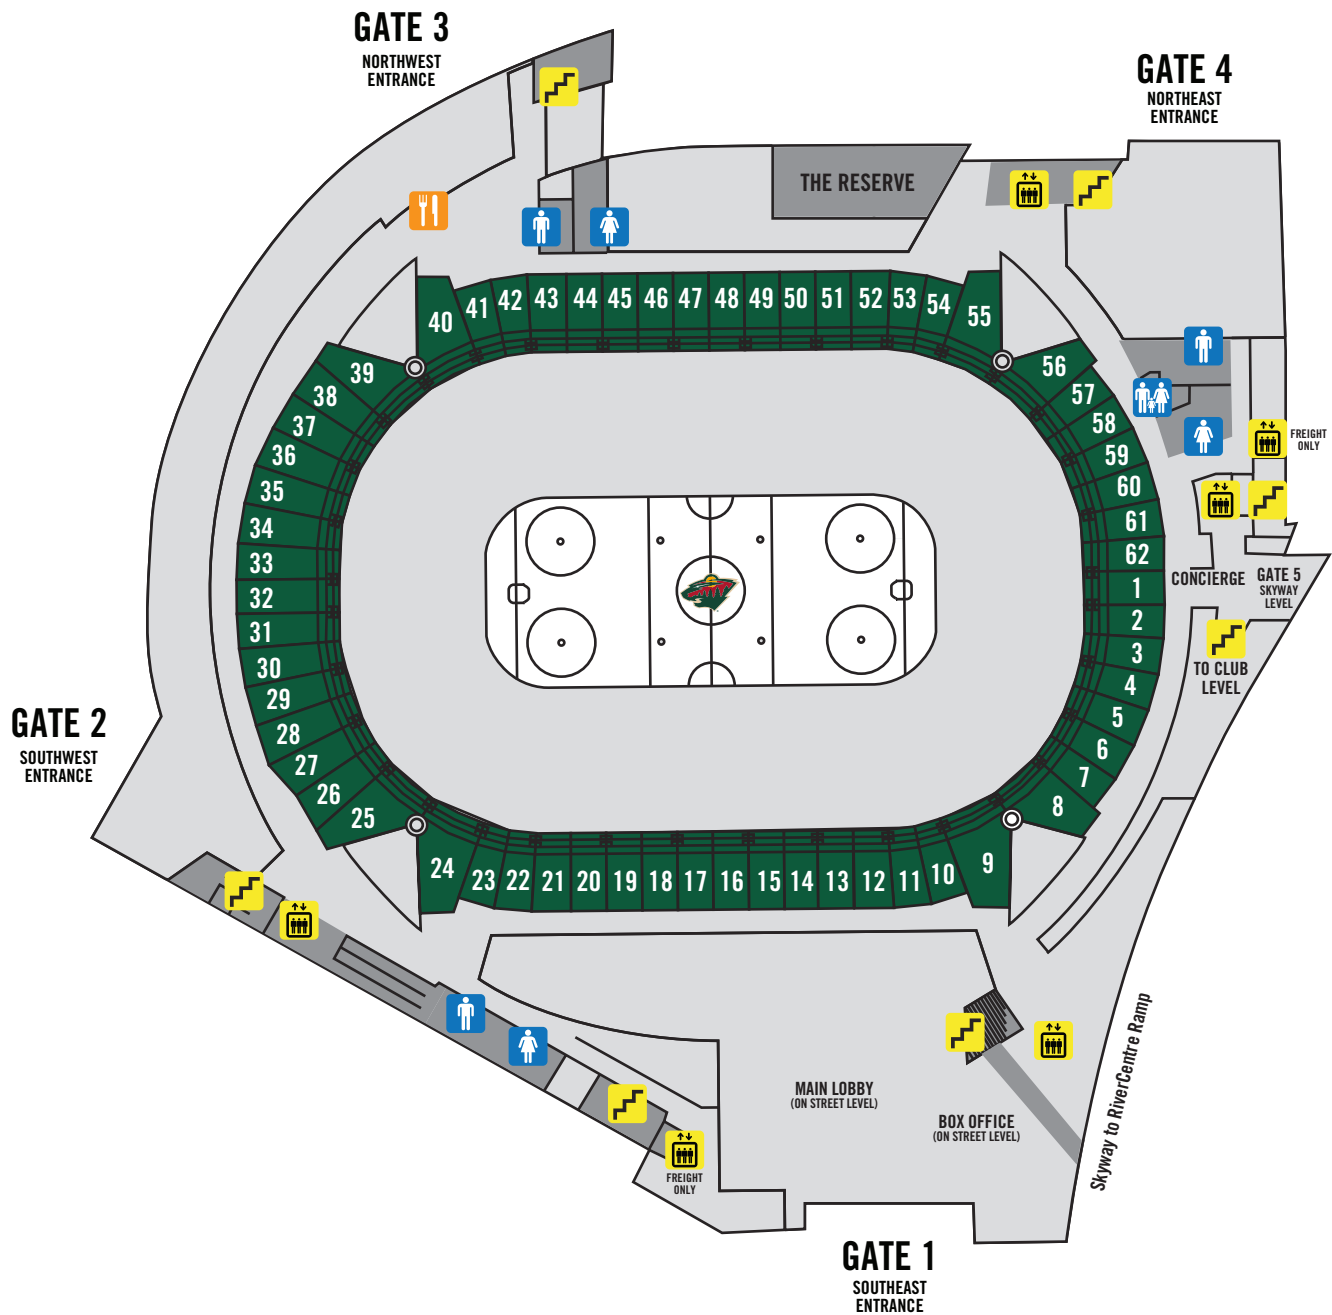

BREMER BANK SUITE LEVEL

	Men's Restroom		Stairs		Food & Beverage		Charging Station
	Women's Restroom		Escalator		First Aid		Battery Rental
	Family Restroom		Elevator		Accessible Entrance		Charging Outlets