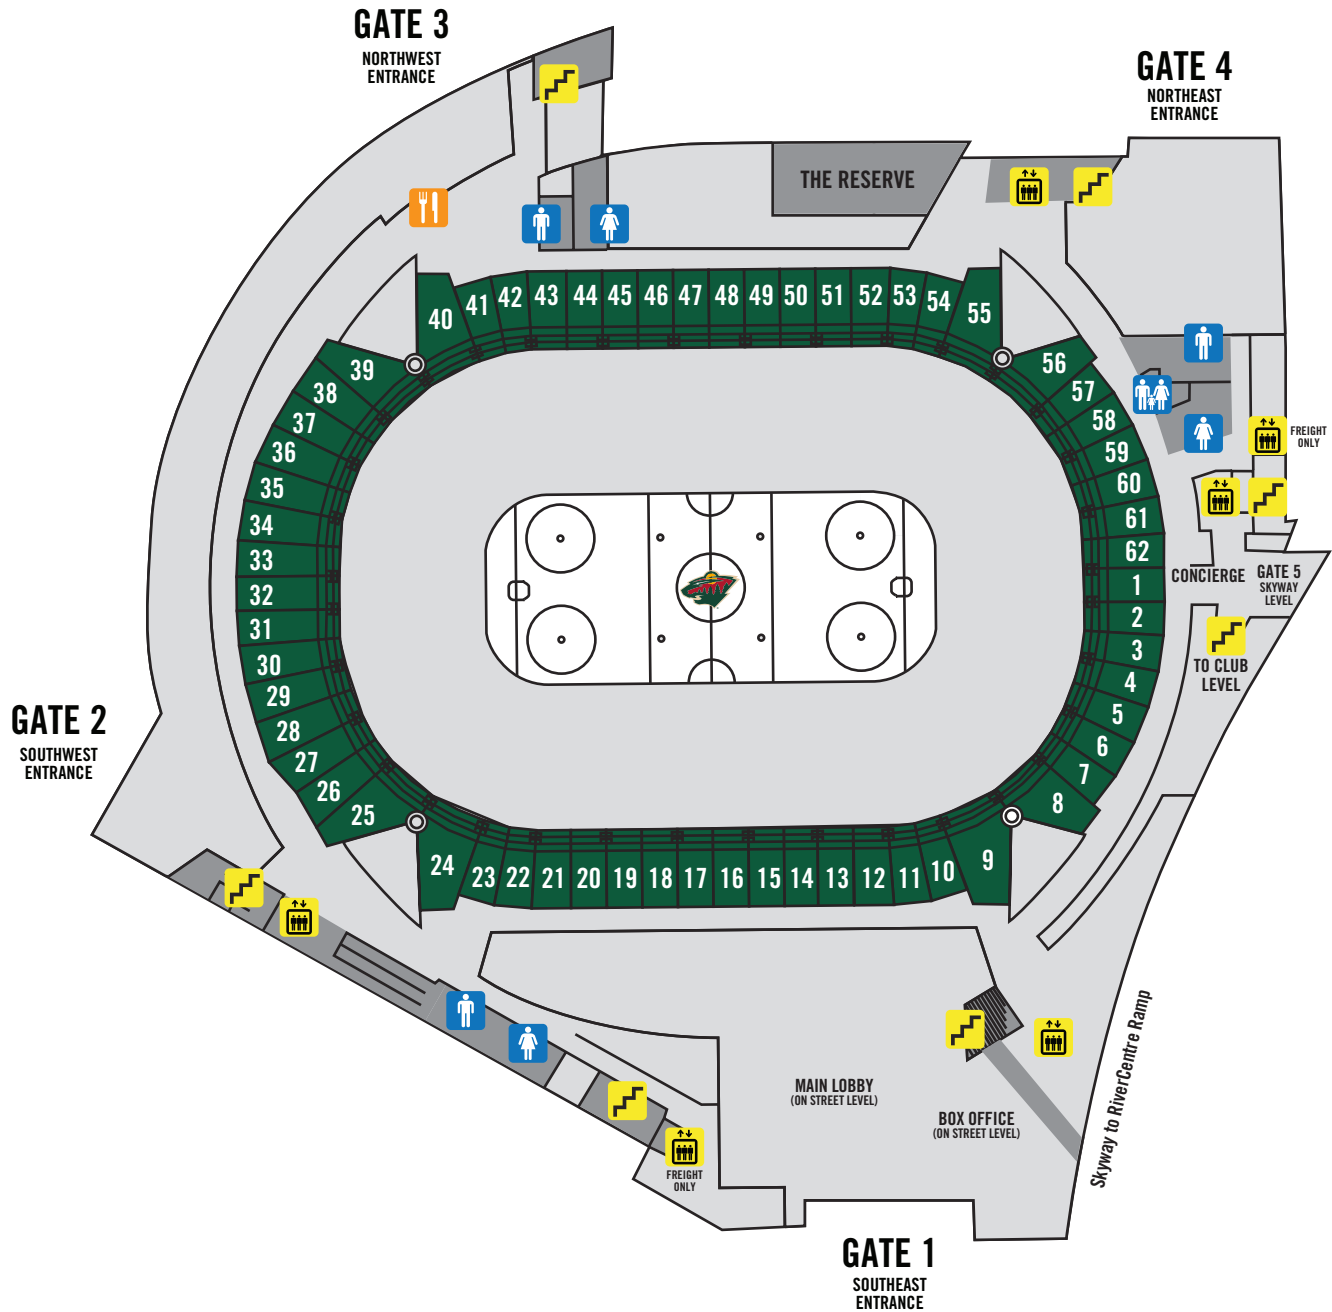

BREMER BANK SUITE LEVEL

	Men's Restroom		Stairs		Food & Beverage		Charging Station
	Women's Restroom		Escalator		ATM		Accessible Entrance
	Family Restroom		Elevator		First Aid		