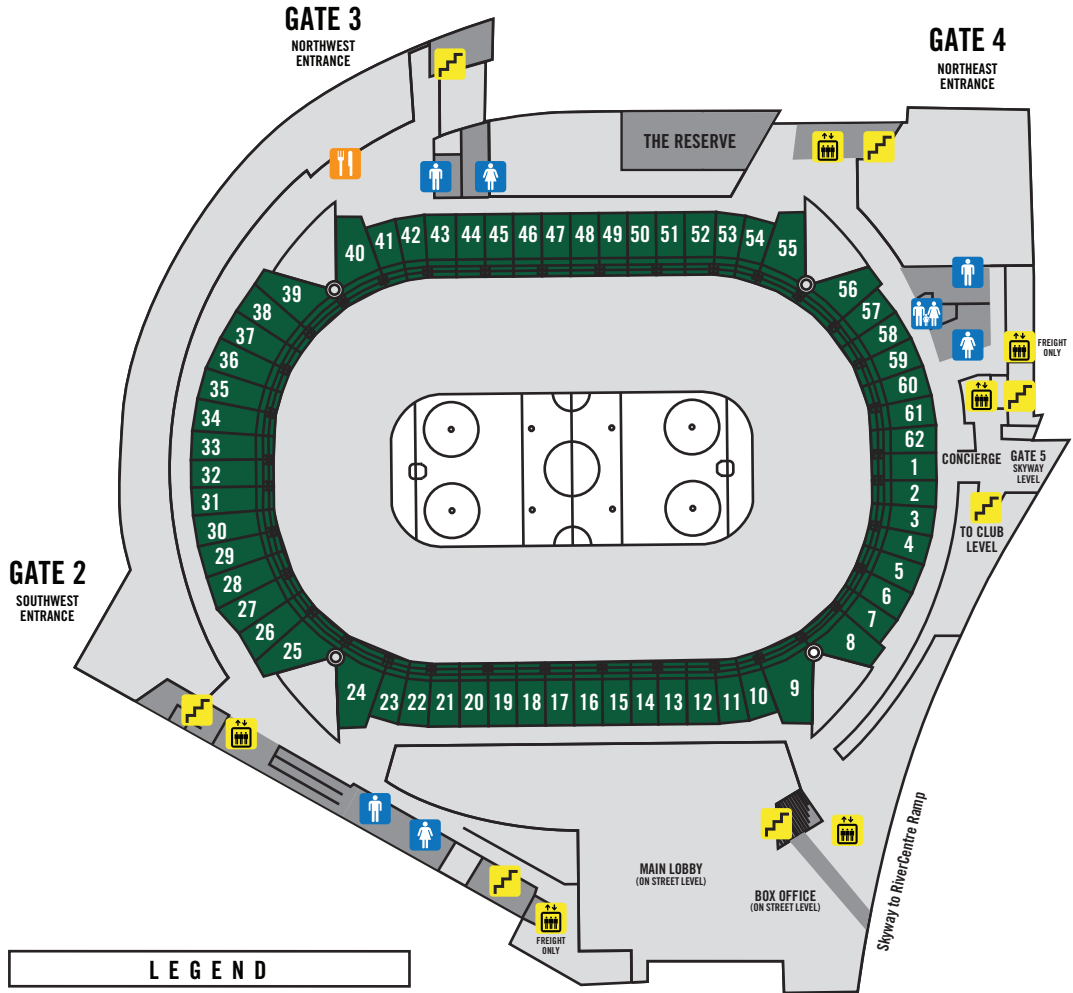

BREMER BANK SUITE LEVEL

LEGEND

- | | | | |
|--|------------------|--|---------------------|
| | Men's Restroom | | Food & Beverage |
| | Women's Restroom | | ATM |
| | Family Restroom | | First Aid |
| | Stairs | | Accessible Entrance |
| | Escalator | | |
| | Elevator | | |

GATE 1
SOUTHEAST
ENTRANCE