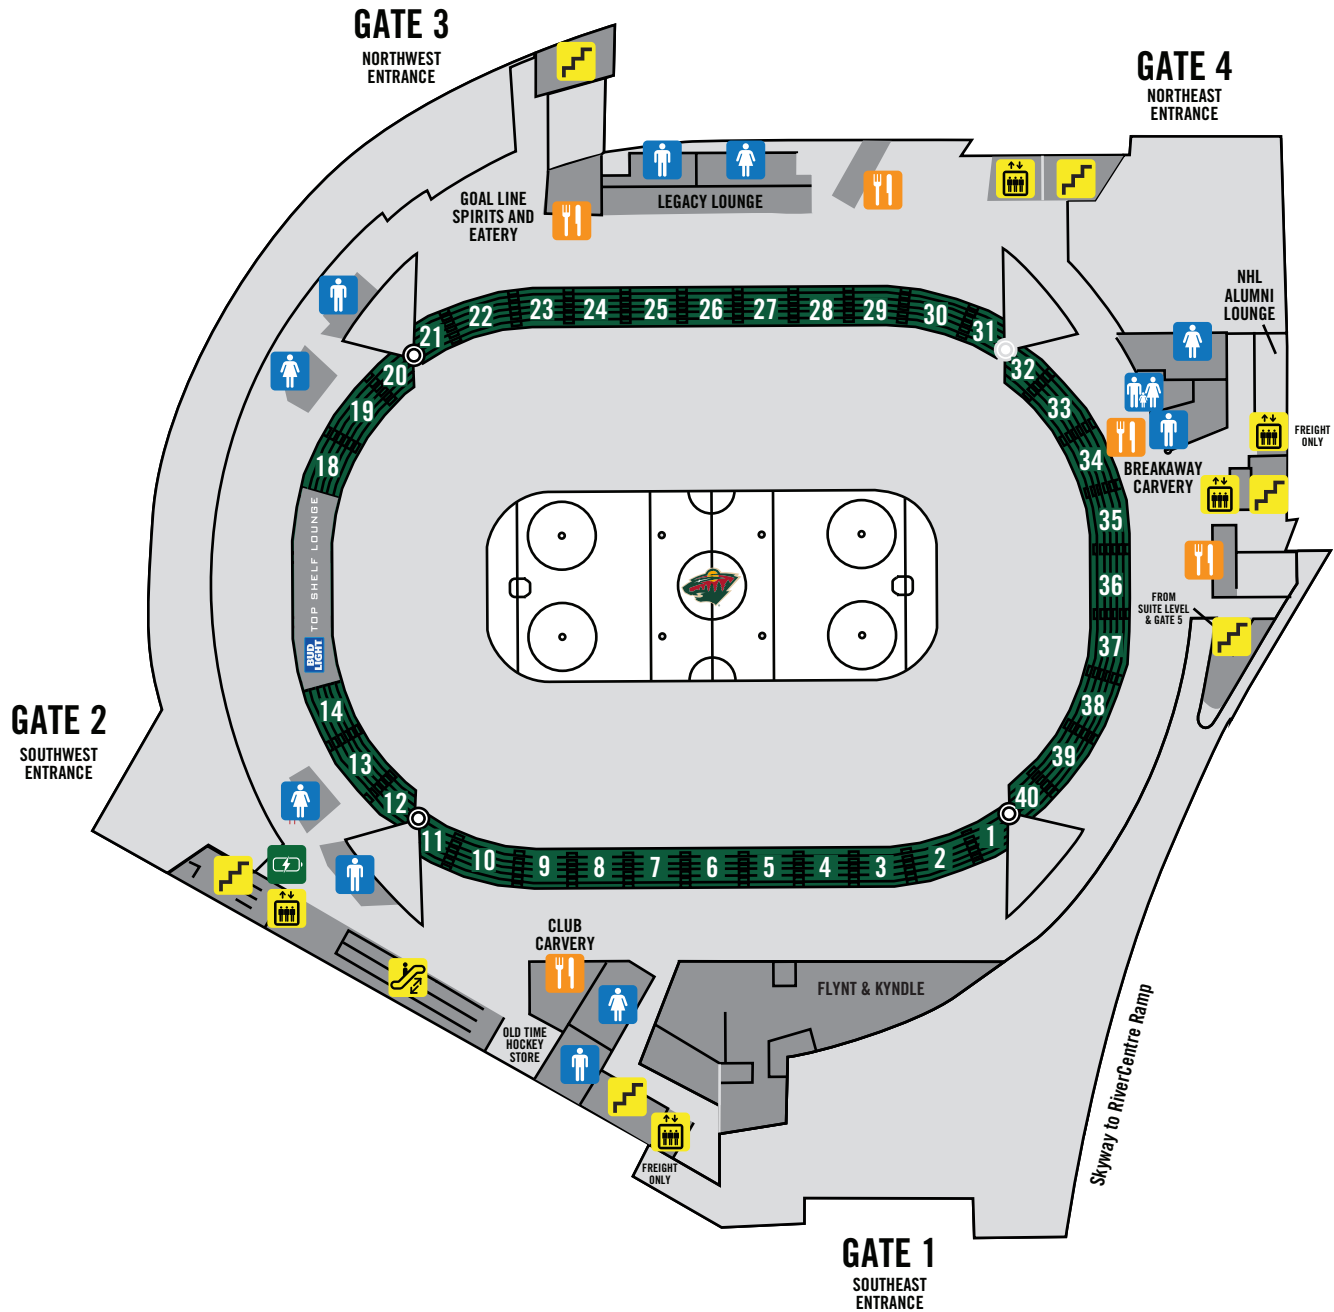

RBC WEALTH MANAGEMENT CLUB LEVEL

| | | | | | | | |
|--|------------------|--|-----------|--|---------------------|--|------------------|
| | Men's Restroom | | Stairs | | Food & Beverage | | Charging Station |
| | Women's Restroom | | Escalator | | First Aid | | Battery Rental |
| | Family Restroom | | Elevator | | Accessible Entrance | | Charging Outlets |