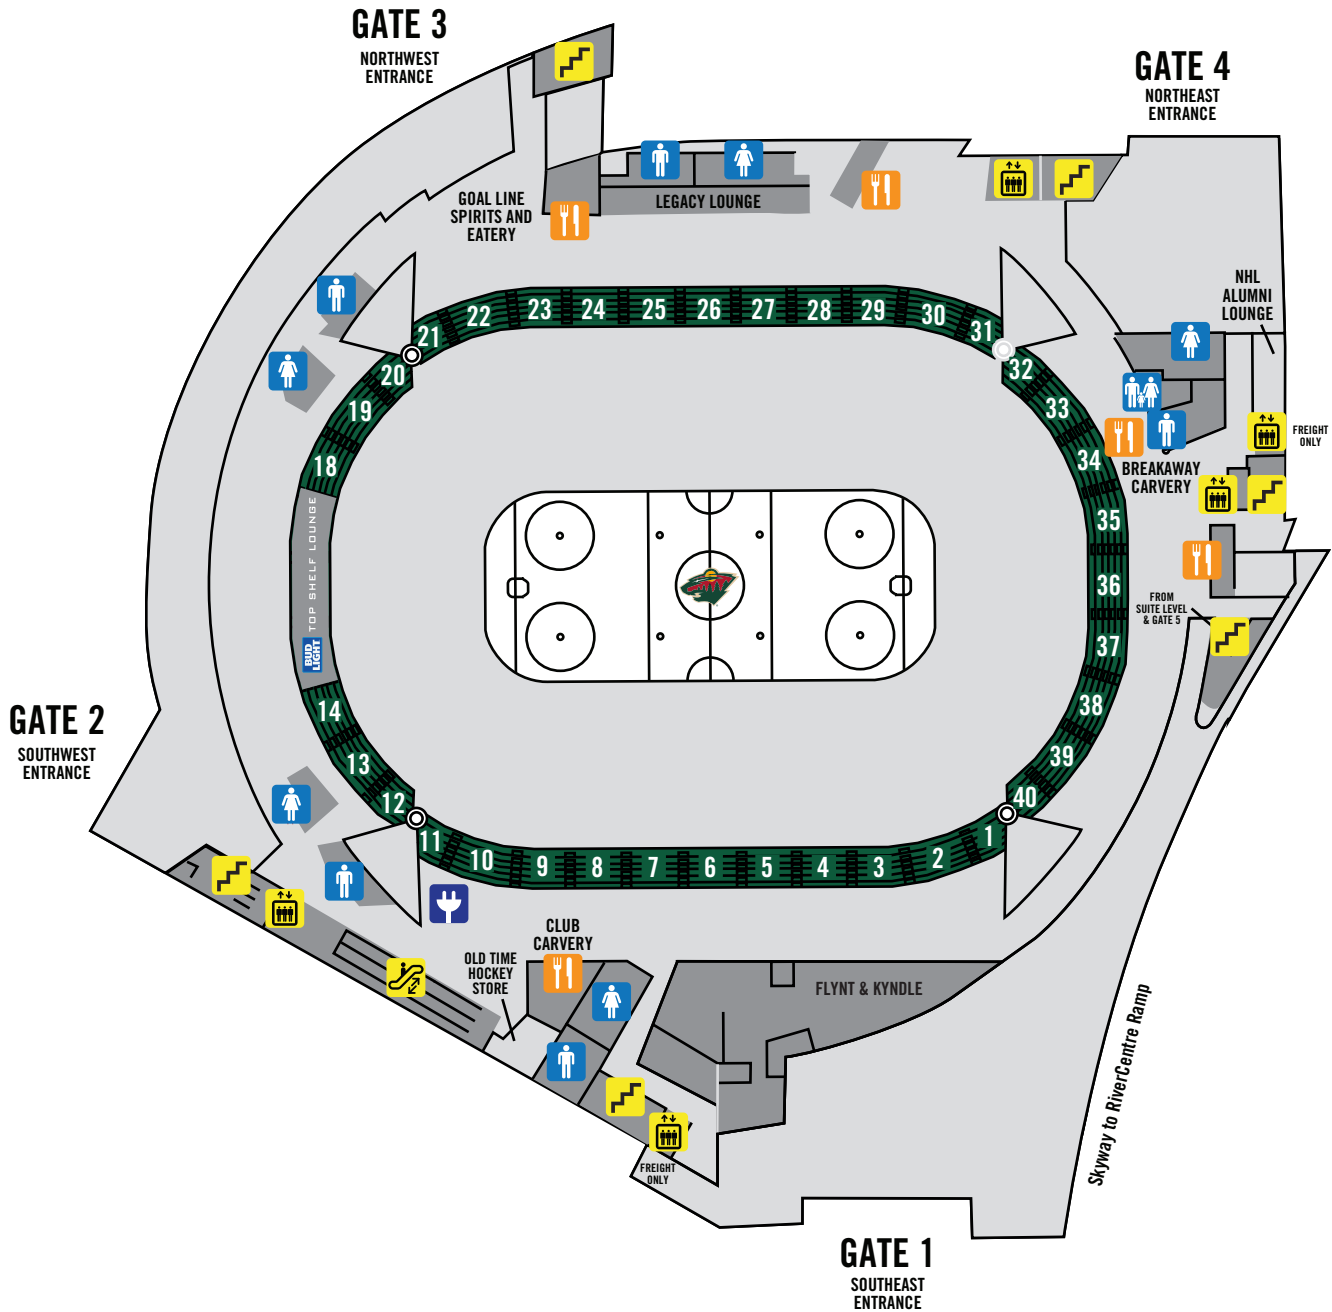

RBC WEALTH MANAGEMENT CLUB LEVEL

	Men's Restroom		Stairs		Food & Beverage		Charging Station
	Women's Restroom		Escalator		ATM		Accessible Entrance
	Family Restroom		Elevator		First Aid		