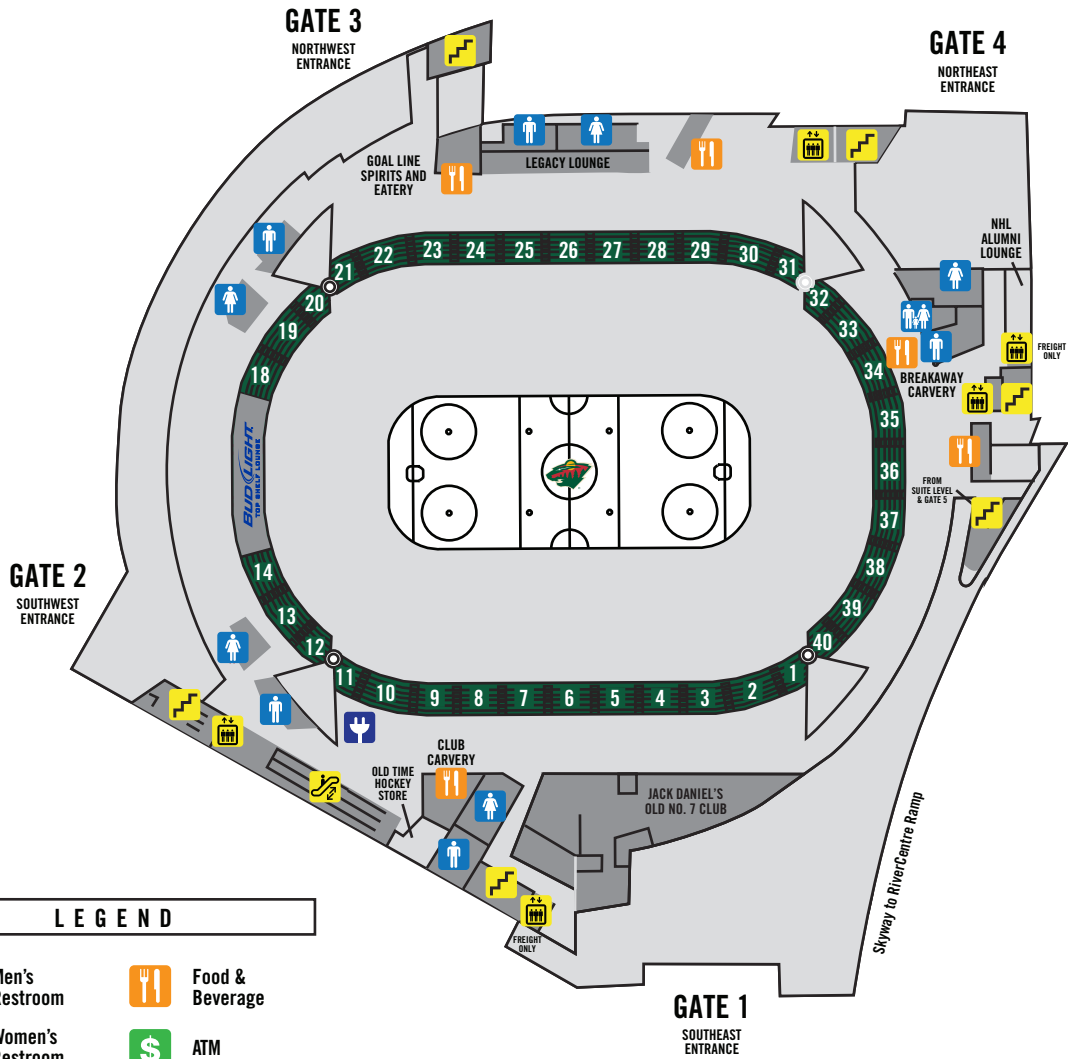

## RBC WEALTH MANAGEMENT CLUB LEVEL

### LEGEND

- |  |                  |  |                     |
|--|------------------|--|---------------------|
|  | Men's Restroom   |  | Food & Beverage     |
|  | Women's Restroom |  | ATM                 |
|  | Family Restroom  |  | First Aid           |
|  | Stairs           |  | Charging Station    |
|  | Escalator        |  | Accessible Entrance |
|  | Elevator         |  |                     |