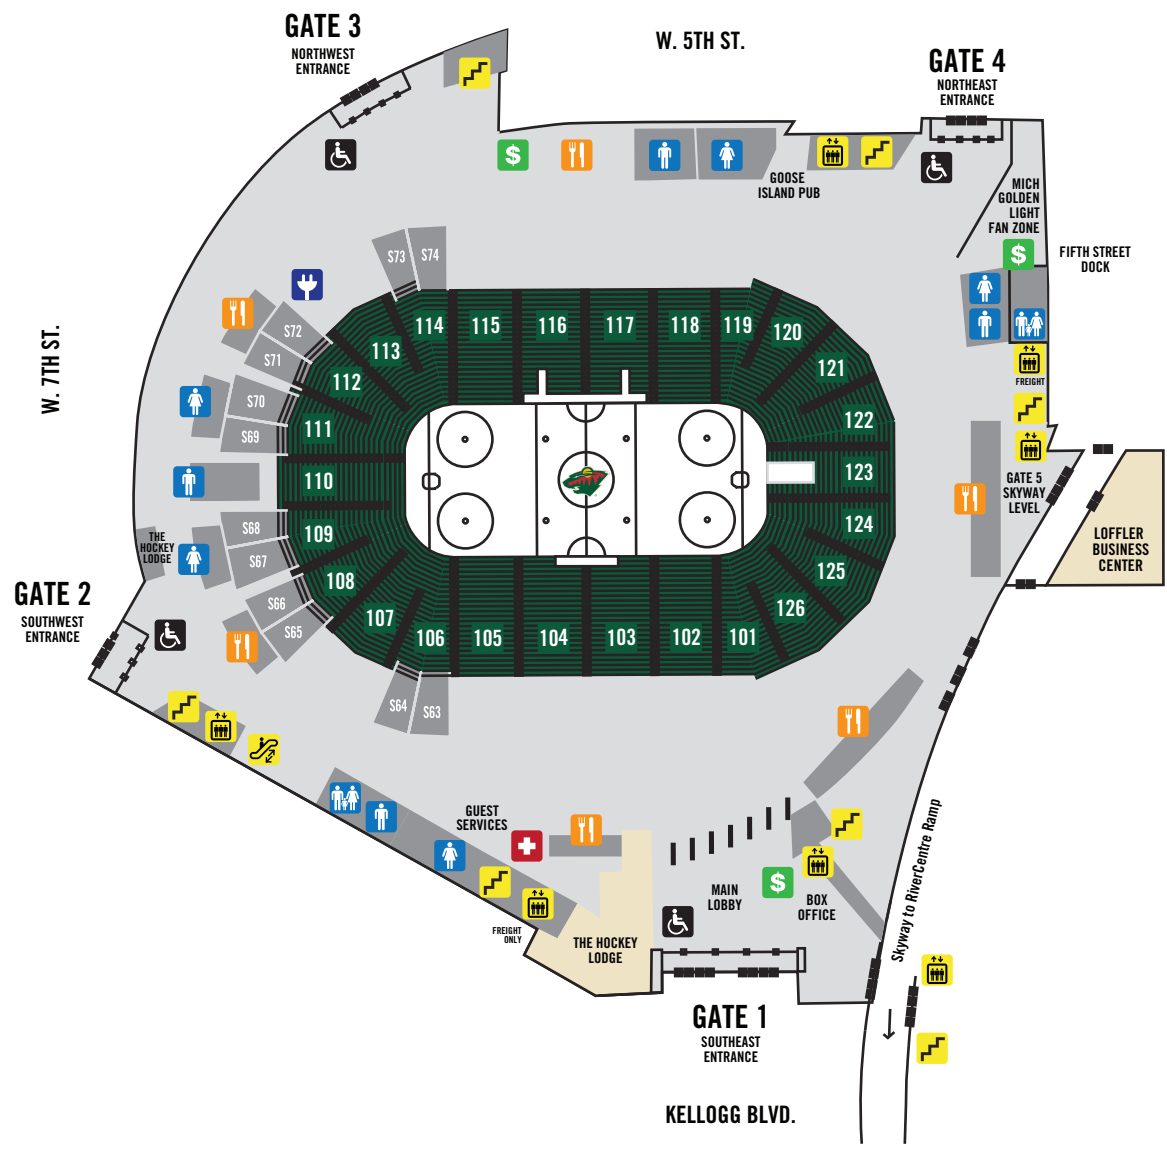

MAIN LEVEL

LEGEND

- | | | | |
|--|------------------|--|---------------------|
| | Men's Restroom | | Food & Beverage |
| | Women's Restroom | | ATM |
| | Family Restroom | | First Aid |
| | Stairs | | Charging Station |
| | Escalator | | Accessible Entrance |
| | Elevator | | |