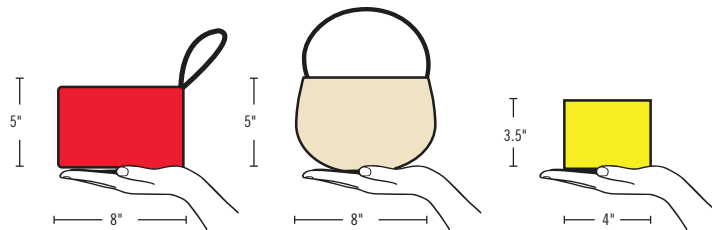

### CLEAR TOTE

Plastic, vinyl or PVC and do not exceed 12" x 6" x 12"

OR

### SMALL CLUTCH PURSE

Approximately the size of a hand with or without a handle or strap.  
No larger than 5" x 8"

Visit [wild.com/security](http://wild.com/security) for more information.