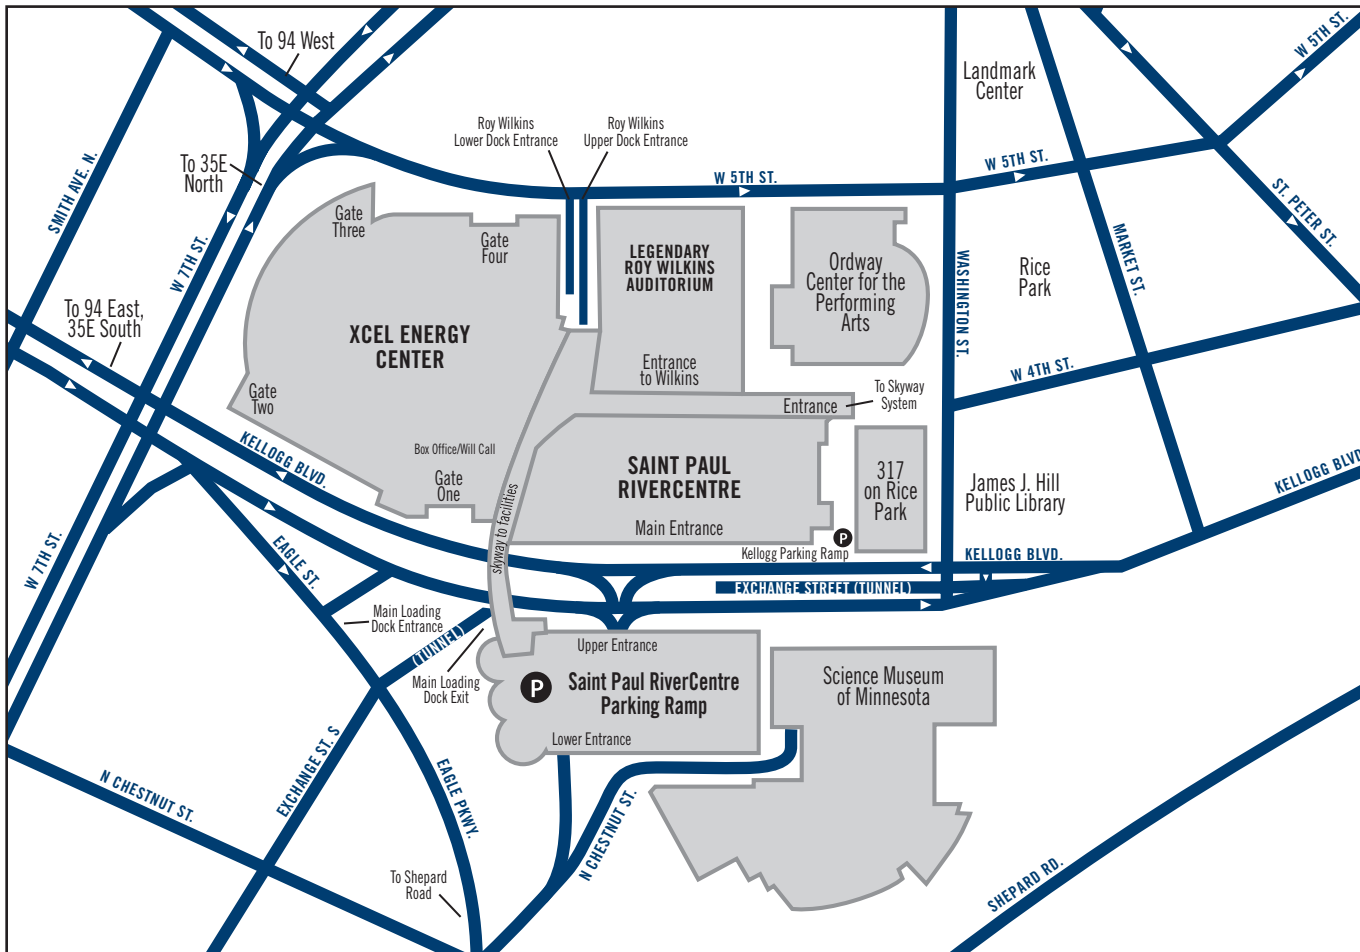

FRONT DOOR PARKING

RIVERCENTRE PARKING RAMP

FROM THE NORTH

I-35E south to 94 West. Exit on Marion Street. Turn left onto Kellogg Blvd. The RiverCentre Parking Ramp will be on your right.

FROM THE SOUTH

I-35E North to Kellogg Blvd exit. Turn right onto Kellogg Blvd. The RiverCentre Parking Ramp will be on your right.

FROM THE SOUTHEAST

US-52 North. Take the exit toward East 7th Street / MN-5. Turn left onto Kellogg Blvd. The RiverCentre Parking Ramp will be on your right.

FROM THE EAST

I-94 West. Exit on Marion Street. Turn left onto Kellogg Blvd. The RiverCentre Parking Ramp will be on your right.

FROM THE WEST

I-94 East to the Kellogg Blvd exit. Turn right onto Kellogg Blvd. The RiverCentre Parking Ramp will be on your right.

FROM THE AIRPORT

Follow signs for MN-5 East to St. Paul. Turn right onto Kellogg Blvd. The RiverCentre Parking Ramp will be on your right hand side.

- **Skyway Connection:** RiverCentre Parking Ramp is directly connected to all event facilities through our climate-controlled skyway.
- **Payment Options:** RiverCentre Parking Ramp accepts most major credit cards.
- **Entrances:** RiverCentre Parking Ramp has two entrances. The upper entrance is located on Kellogg Boulevard and the lower entrance is located at the intersection of Eagle Street and Chestnut Street.
- **Parker Assistance Services:** RiverCentre Parking Ramp is pleased to offer assistance with unlocking services, emergency starter services, towing, emergency fuel and tire assistance and late night security escorts to vehicles. For more information, call 612.330.0013.
- **ADA Parking:** RiverCentre Parking Ramp is equipped with ADA parking locations and elevator access to our event facilities.
- **Contract Parking:** Monthly contract parking services are available. For details, call 651.223.5795.