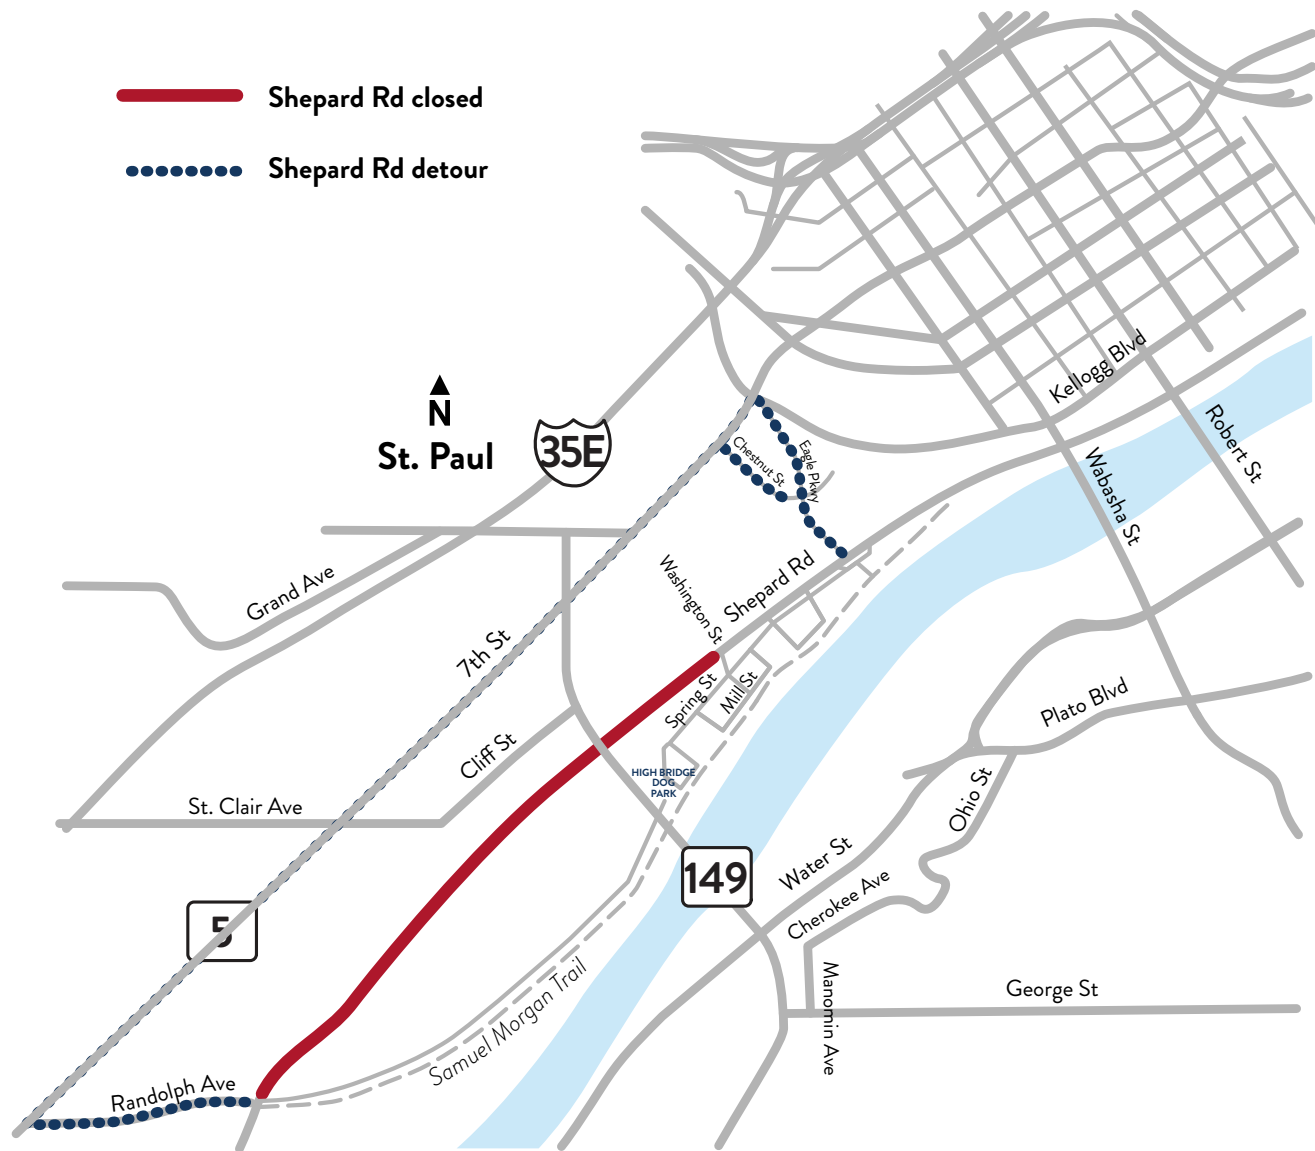

High Bridge, Smith Ave. & Dodd Road

Shepard Rd Detour

Duration: Short-term (Date: TBD)

-  Shepard Rd closed
-  Shepard Rd detour

HIGH BRIDGE, SMITH AVE.
& DODD ROAD