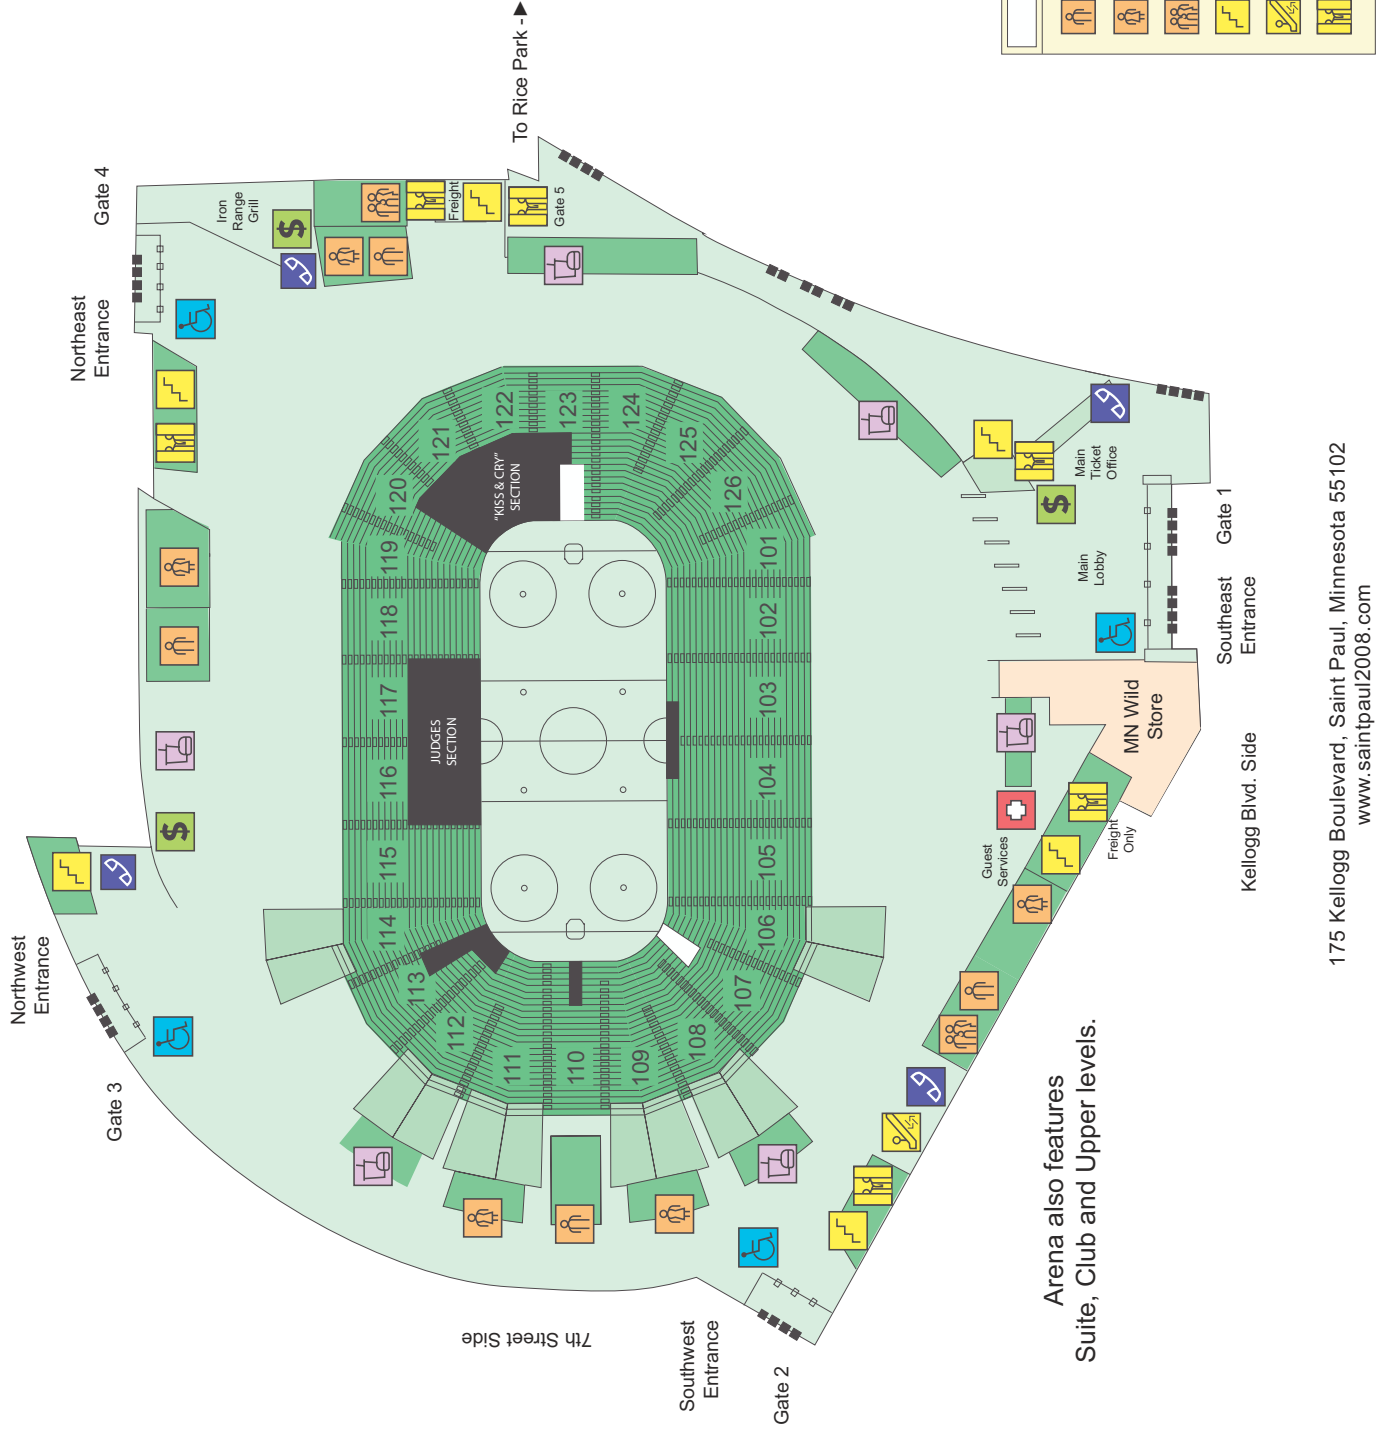

Xcel Energy Center Lower Level

Arena also features Suite, Club and Upper levels.

LEGEND	