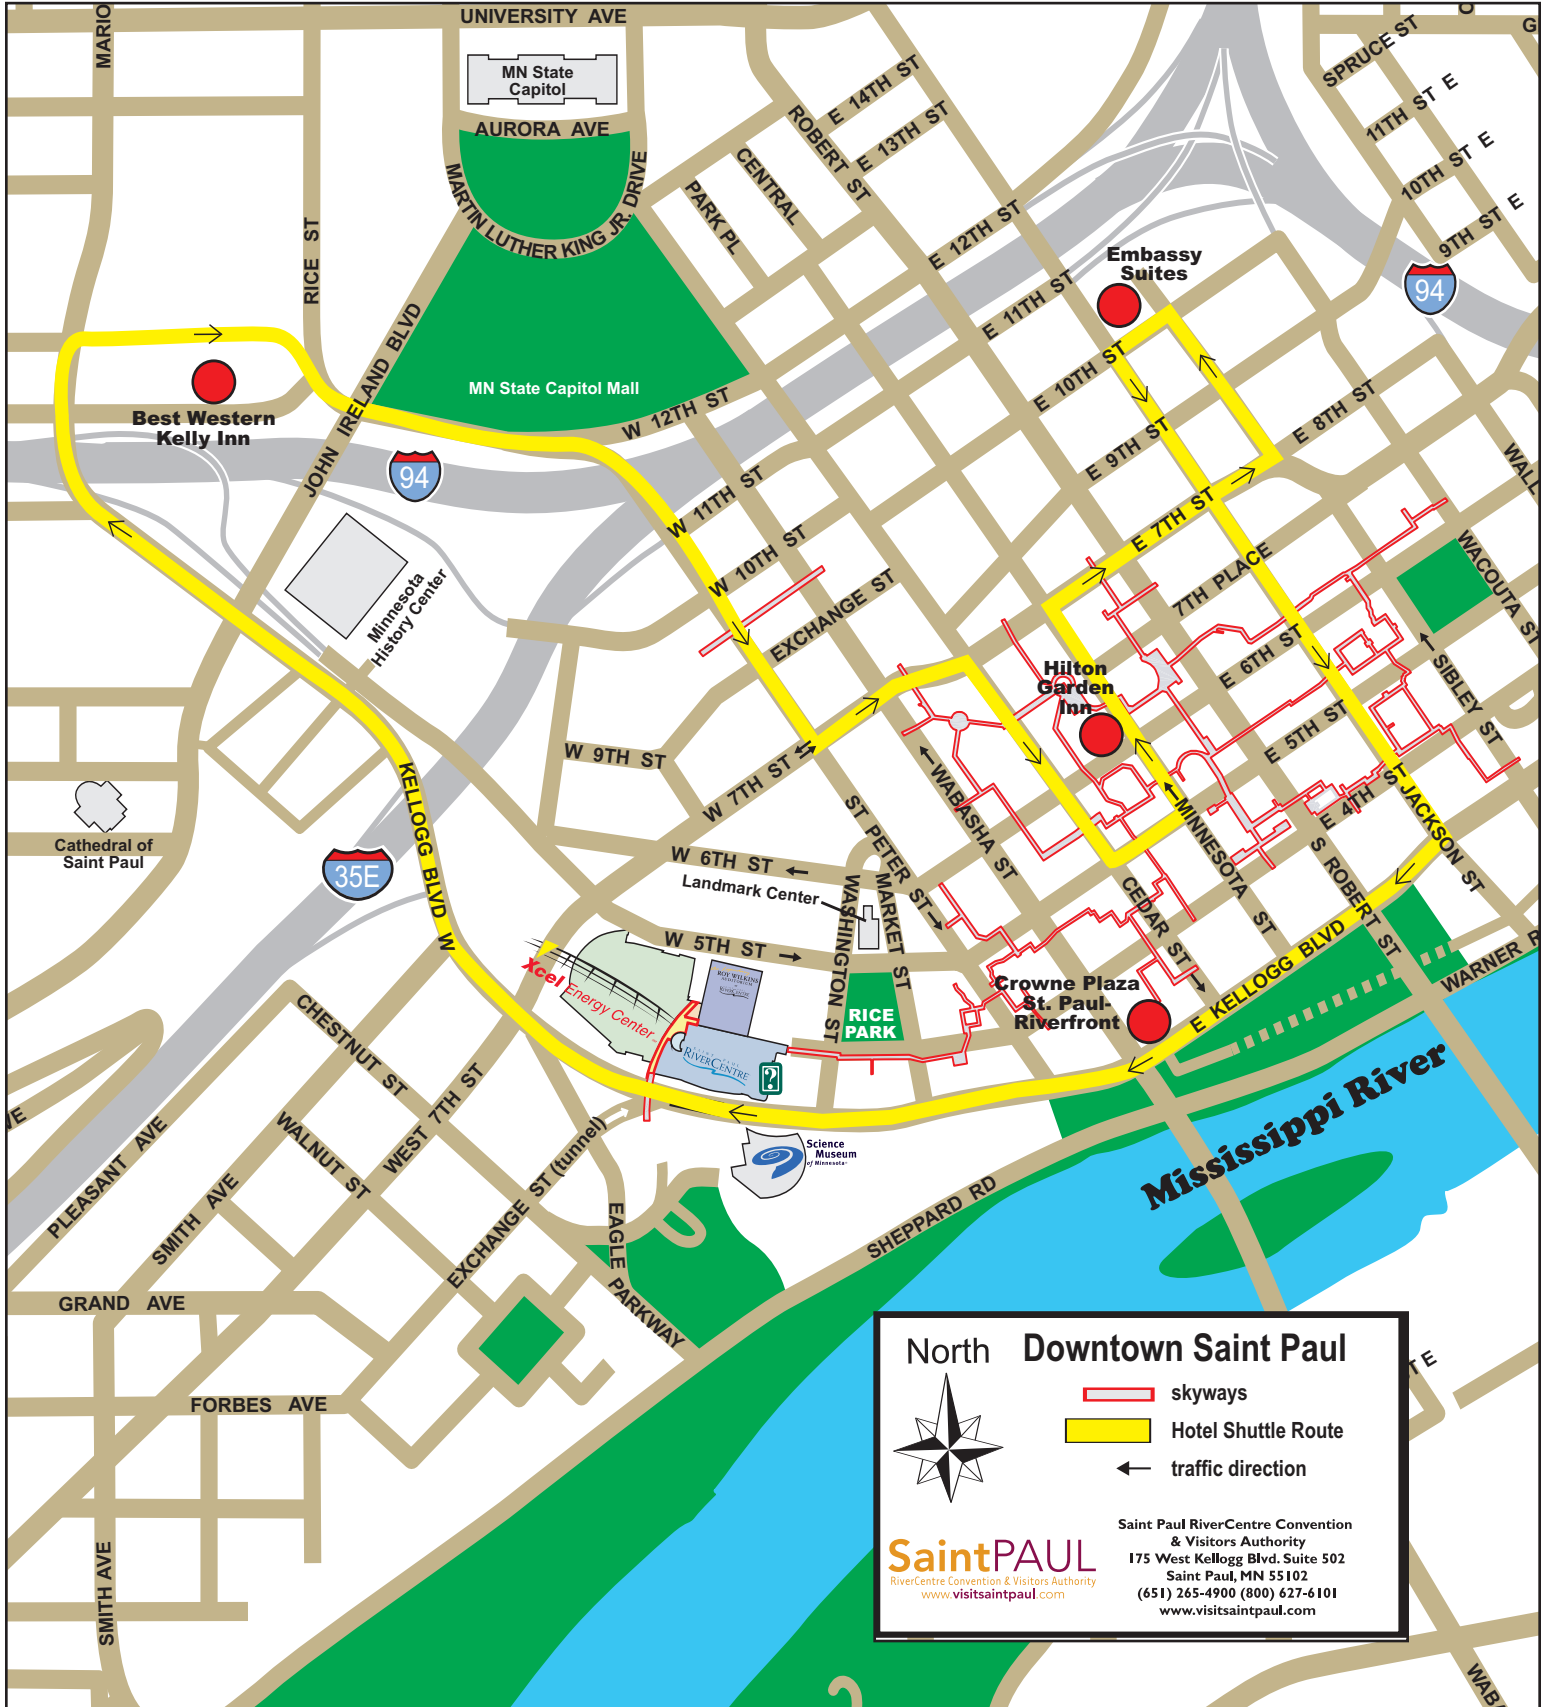

# 2008 U.S. Figure Skating Championships

## Event Shuttle Bus Map

North **Downtown Saint Paul**

- skyways
- Hotel Shuttle Route
- ← traffic direction

Saint Paul RiverCentre Convention & Visitors Authority  
 175 West Kellogg Blvd. Suite 502  
 Saint Paul, MN 55102  
 (651) 265-4900 (800) 627-6101  
[www.visitsaintpaul.com](http://www.visitsaintpaul.com)