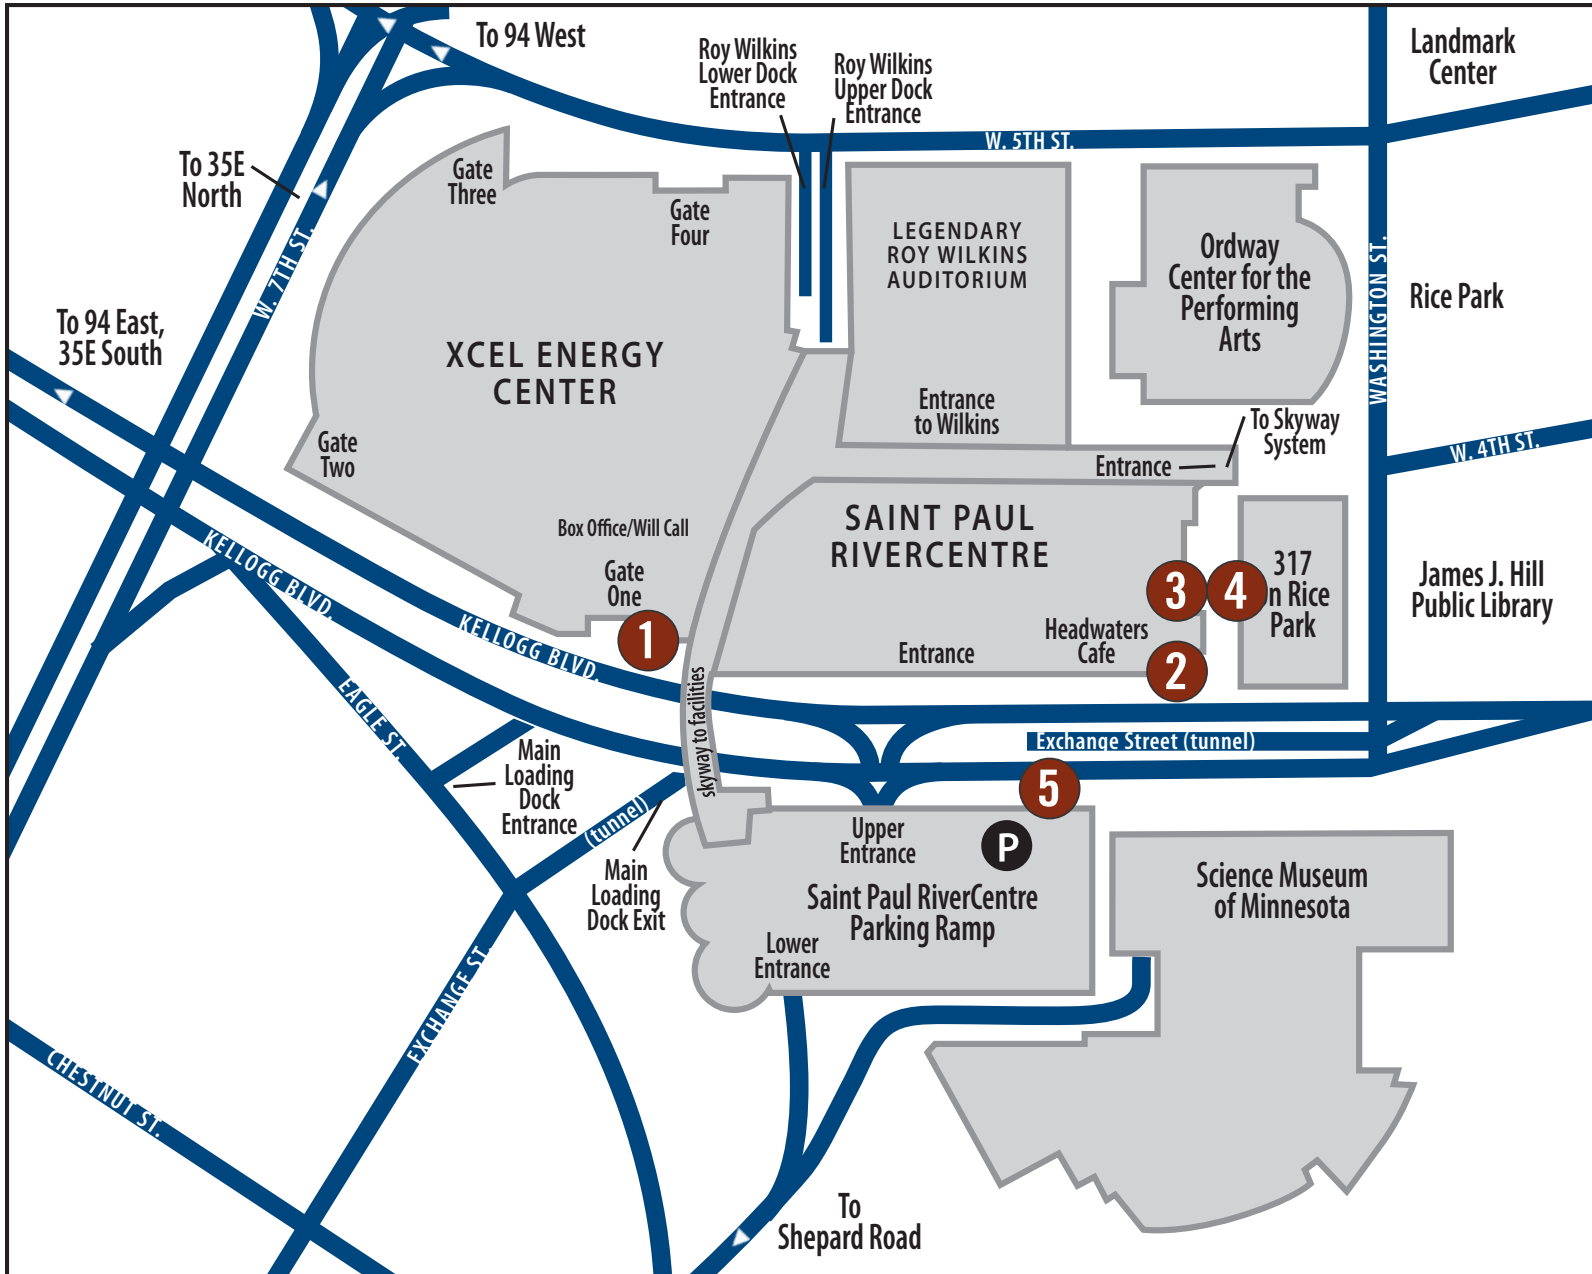

BIKE RACK MAP

- 1 Gate 1 of Xcel Energy Center
- 2 RiverCentre Admin Entrance
- 3 East Entrance of RiverCentre
- 4 East Entrance of RiverCentre
- 5 RiverCentre Parking Ramp

As part of Saint Paul RiverCentre and Xcel Energy Center's commitment to being leaders in sustainability, we are proud to offer bike parking for riders at a variety of locations around our facilities. Our bike racks are made of recycled content and are yet another step in our goal of reducing our carbon footprint and providing a setting that encourages sustainable choices.