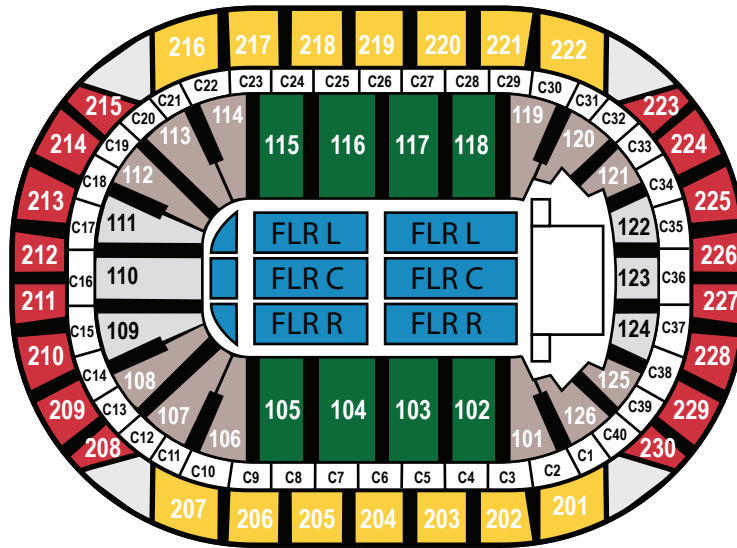

Center stage	360 Degree	18,700	Basketball	17,400
End stage	360 Degree	18,000	Ice Show (proscenium)	13,500
End stage	270 Degree	15,300	Half House	8,500
End stage	180 Degree	13,900	Main Floor seating	Max. 2,000
Hockey		17,400	General Admission (open floor)	Max. 2,500

Concert Seating

Hockey Seating

(651) 265-4800 • WWW.XCELENERGYCENTER.COM

Home of the NHL  
Minnesota Wild

199 WEST KELLOGG BOULEVARD, SAINT PAUL, MINNESOTA 55102