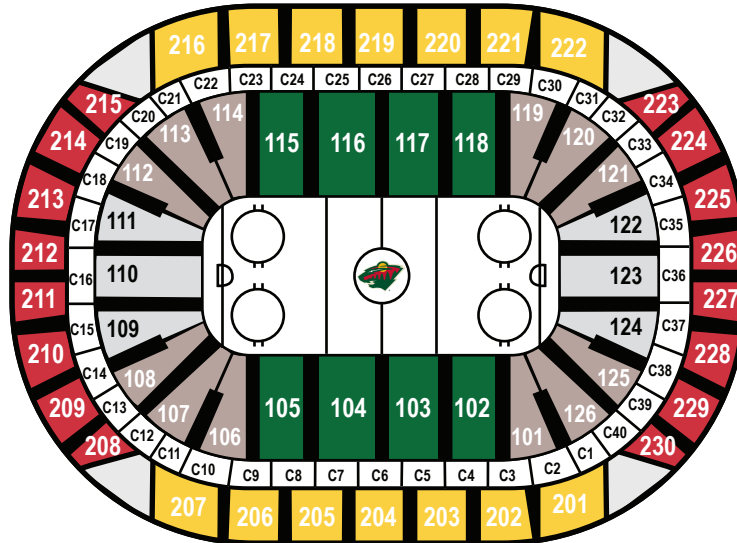

Center stage	360 Degree	18,700	Basketball	17,400
End stage	360 Degree	18,000	Ice Show (proscenium)	13,500
End stage	270 Degree	15,300	Half House	8,500
End stage	180 Degree	13,900	Main Floor seating	Max. 2,000
Hockey		17,400	General Admission (open floor)	Max. 2,500

Concert Seating

Hockey Seating

(651) 265-4800 • WWW.XCELENERGYCENTER.COM

Home of the NHL  
Minnesota Wild

199 WEST KELLOGG BOULEVARD, SAINT PAUL, MINNESOTA 55102